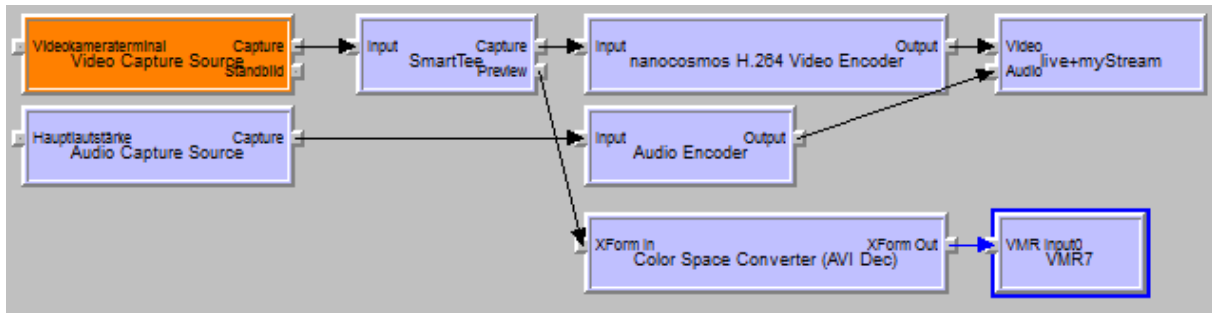

DirectShow based Video Encoding and Streaming with nanoStream

© 2010 nanocosmos gmbh, All rights reserved

<http://www.nanocosmos.de>

RTMP Streaming - Sample Filter Graphs, use with GraphEdit or GraphStudio

1. Default RTMP Streaming with Preview

2. Simple RTMP, Video Only

3. Parallel Encoding and Streaming of 2 Formats – Video Only (Currently officially unsupported)